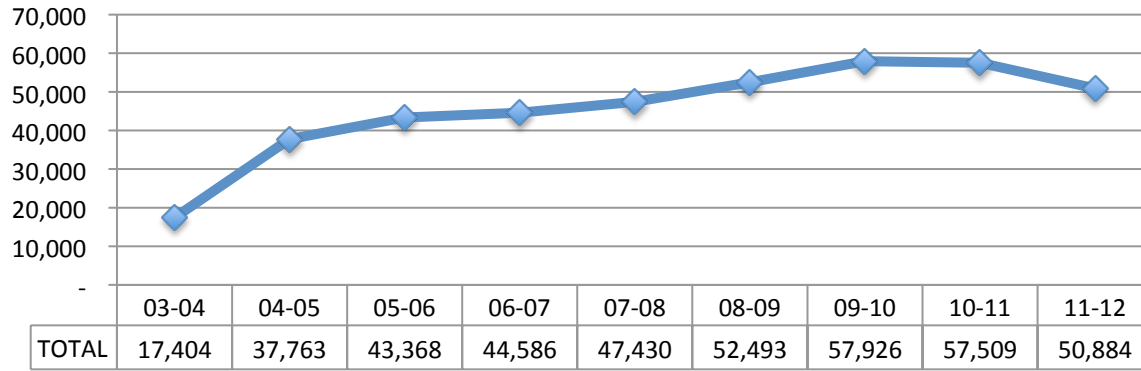

### VALEES Region Career Cruising Login

### VALEES Region Career Cruising Page Views

**CAREER CRUISING LOGINS: VALEES SPONSORED LEA**

	03-04	04-05	05-06	06-07	07-08	08-09	09-10	10-11	11-12
Batavia High School	1,192	1,428	1,495	2,656	5,326	4,350	4,225	3,831	3,435
Earlville High School	17	560	642	NA	NA	NA	NA	NA	NA
East Aurora High School	2,207	6,238	5,197	6,307	4,802	6,862	7,128	5,779	4,080
Fox Valley Career Center	603	78	143	55	40	21	424	234	107
Geneva High School	1,639	3,148	3,696	4,127	3,971	4,905	5,549	4,506	1,873
Hinckley Big Rock High School	77	59	49	104	973	1,055	1,078	666	645
Indian Creek High School	560	854	794	777	386	292	387	458	618
Indian Valley Vocational Center	-	1	317	153	128	190	199	480	1,000
Kaneland Middle School / High School	2,996	4,476	5,859	5,013	5,457	6,158	11,872	11,836	9,505
Kendall County Special Education Co-op	278	435	466	346	483	388	225	336	187
Leland High School	98	316	137	46	473	330	245	677	193
Newark High School	328	306	722	501	450	532	370	574	970
Oswego High School	848	3,653	7,728	4,656	4,673	5,003	4,924	6,709	6,663
Oswego East High School	-	5,330	4,497	6,883	9,031	10,235	9,524	8,370	6,947
Paw Paw High School	432	811	500	914	449	288	373	617	460
Plano High School	112	352	333	897	1,375	1,000	1,440	1,883	1,903
Sandwich High School	26	657	691	557	450	735	570	565	784
Serena High School	84	126	94	NA	NA	NA	NA	NA	NA
Somonauk High School	2,064	2,016	2,535	2,771	2,048	2,200	2,049	1,835	1,815
Valley Education For Employment System	110	108	206	11	8	4	9	28	11
West Aurora High School	2,963	4,602	4,917	6,783	5,587	4,482	5,101	5,142	5,621
Yorkville High School	770	1,364	1,178	1,029	1,320	3,463	2,234	2,983	4,067
<b>TOTAL</b>	<b>17,404</b>	<b>37,763</b>	<b>43,368</b>	<b>44,586</b>	<b>47,430</b>	<b>52,493</b>	<b>57,926</b>	<b>57,509</b>	<b>50,884</b>