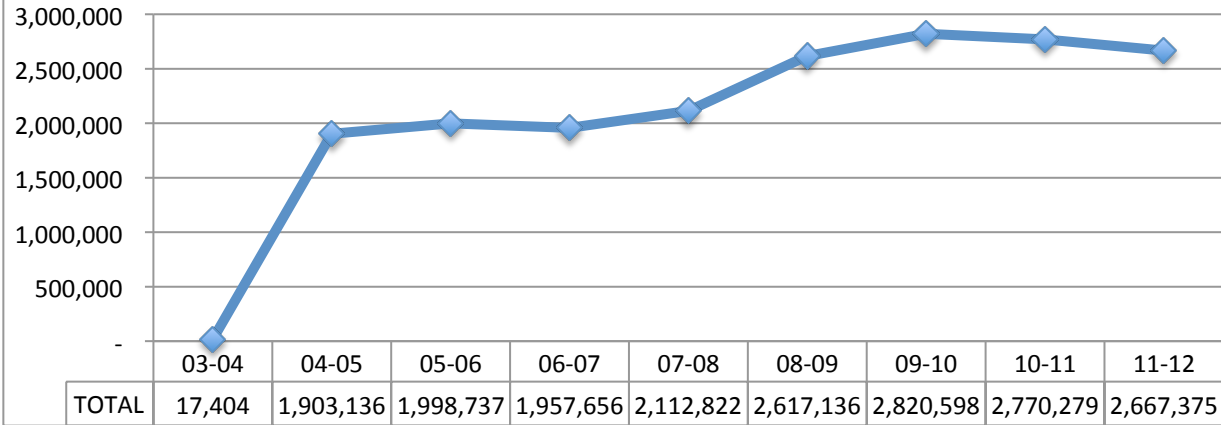

### VALEES Region Career Cruising Login

### VALEES Region Career Cruising Page Views

**CAREER CRUISING LOGINS: VALEES SPONSORED LEA**

	03-04	04-05	05-06	06-07	07-08	08-09	09-10	10-11	11-12
Batavia High School	1,192	1,428	1,495	2,656	5,326	4,350	4,225	3,831	3,435
Earlville High School	17	560	642	NA	NA	NA	NA	NA	NA
East Aurora High School	2,207	6,238	5,197	6,307	4,802	6,862	7,128	5,779	4,080
Fox Valley Career Center	603	78	143	55	40	21	424	234	107
Geneva High School	1,639	3,148	3,696	4,127	3,971	4,905	5,549	4,506	1,873
Hinckley Big Rock High School	77	59	49	104	973	1,055	1,078	666	645
Indian Creek High School	560	854	794	777	386	292	387	458	618
Indian Valley Vocational Center	-	1	317	153	128	190	199	480	1,000
Kaneland Middle School / High School	2,996	4,476	5,859	5,013	5,457	6,158	11,872	11,836	9,505
Kendall County Special Education Co-op	278	435	466	346	483	388	225	336	187
Leland High School	98	316	137	46	473	330	245	677	193
Newark High School	328	306	722	501	450	532	370	574	970
Oswego High School	848	3,653	7,728	4,656	4,673	5,003	4,924	6,709	6,663
Oswego East High School	-	5,330	4,497	6,883	9,031	10,235	9,524	8,370	6,947
Paw Paw High School	432	811	500	914	449	288	373	617	460
Plano High School	112	352	333	897	1,375	1,000	1,440	1,883	1,903
Sandwich High School	26	657	691	557	450	735	570	565	784
Serena High School	84	126	94	NA	NA	NA	NA	NA	NA
Somonauk High School	2,064	2,016	2,535	2,771	2,048	2,200	2,049	1,835	1,815
Valley Education For Employment System	110	108	206	11	8	4	9	28	11
West Aurora High School	2,963	4,602	4,917	6,783	5,587	4,482	5,101	5,142	5,621
Yorkville High School	770	1,364	1,178	1,029	1,320	3,463	2,234	2,983	4,067
<b>TOTAL</b>	<b>17,404</b>	<b>37,763</b>	<b>43,368</b>	<b>44,586</b>	<b>47,430</b>	<b>52,493</b>	<b>57,926</b>	<b>57,509</b>	<b>50,884</b>